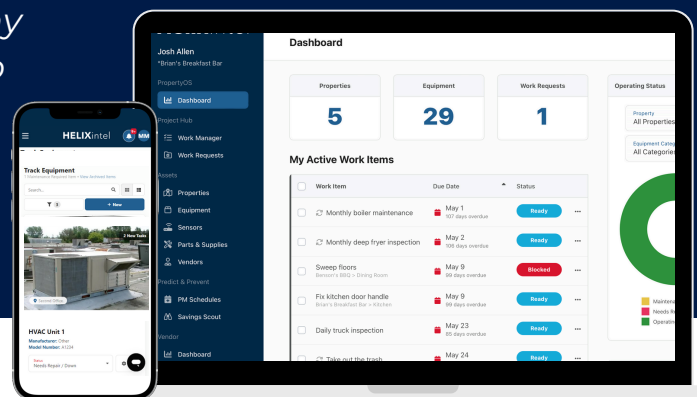

Maintenance is *hard*.

HelixIntel is here to make it easier for you.

Maintenance management can be challenging. That's why NPIP has partnered with HelixIntel to offer its simplified Computerized Maintenance Management System (CMMS) for all your needs, at no additional cost to you.

- ✔ Facility Management
- ✔ Asset Management
- ✔ Preventative Maintenance Schedules
- ✔ Tasks & Checklists
- ✔ Work Order Management
- ✔ Parts & Inventory

“*In the morning, the very first thing I do is check HelixIntel to plan my day and prioritize what needs to be addressed first.*”

- Director of Facilities

Simplify Your Maintenance

HelixIntel optimizes schedules, work orders, asset tracking, and maintenance tasks. This proactive approach helps facilities identify equipment issues early, minimizing downtime, and enhancing reliability and profitability.

Scan the QR Code to learn more about HelixIntel today!

(Scan to Get Started)